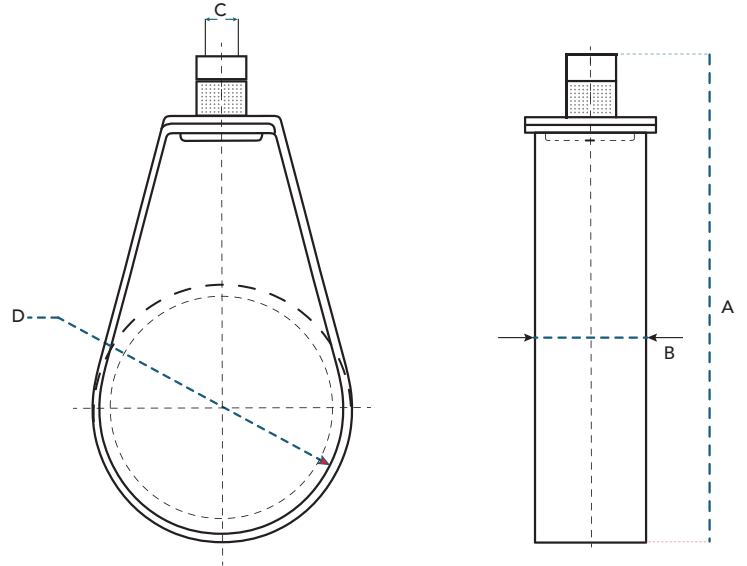

# SUPPORT GOUTTE D'EAU GALVANISÉE SWIVEL BAND HANGER GALVANISED

TAILLE / SIZE	A	B	C	D	CODES
3/4"	76mm	16mm	3/8"	1.05	SBH34
1"	84mm	16mm	3/8"	1.315	SBH1
1-1/4"	95mm	16mm	3/8"	1.66	SBH114
1-1/2"	98mm	16mm	3/8"	1.9	SBH112
2"	109mm	16mm	3/8"	2.375	SBH2
2-1/2"	146mm	22mm	3/8"	2.875	SBH212
3"	162mm	22mm	3/8"	3.5	SBH3
4"	190mm	22mm	3/8"	4.5	SBH4
5"	228mm	19mm	1/2"	5.562	SBH5
6"	259mm	19mm	1/2"	6.625	SBH6