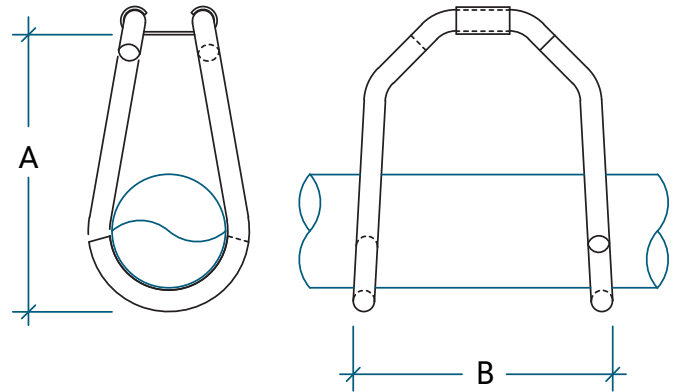

SUPPORT PATTE DE SINGE MONKEY HANGER

UNITÉ /UNIT	TAILLE /SIZE	A	B	C	D	CODES
in mm	2 50	4-7/8 123	4-1/2 114	1 25	13/32 10	MJHAN2
in mm	3 75	6 152	4-3/4 121	13/32 10	13/32 10	MJHAN3
in mm	4 100	6-1/2 165	5 12	13/32 10	13/32 10	MJHAN4
in mm	6 150	11 279	6-3/4 171	1-1/2 38	9/16 14	MJHAN6