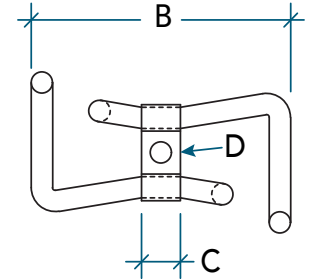

SUPPORT PATTE DE SINGE MONKEY HANGER

UNITÉ /UNIT	TAILLE /SIZE	A	B	C	D	CODES
in mm	2 50	4-7/8 123	4-1/2 114	1 25	13/32 10	MJHAN2
in mm	3 75	6 152	4-3/4 121	13/32 10	13/32 10	MJHAN3
in mm	4 100	6-1/2 165	5 12	13/32 10	13/32 10	MJHAN4
in mm	6 150	11 279	6-3/4 171	1-1/2 38	9/16 14	MJHAN6