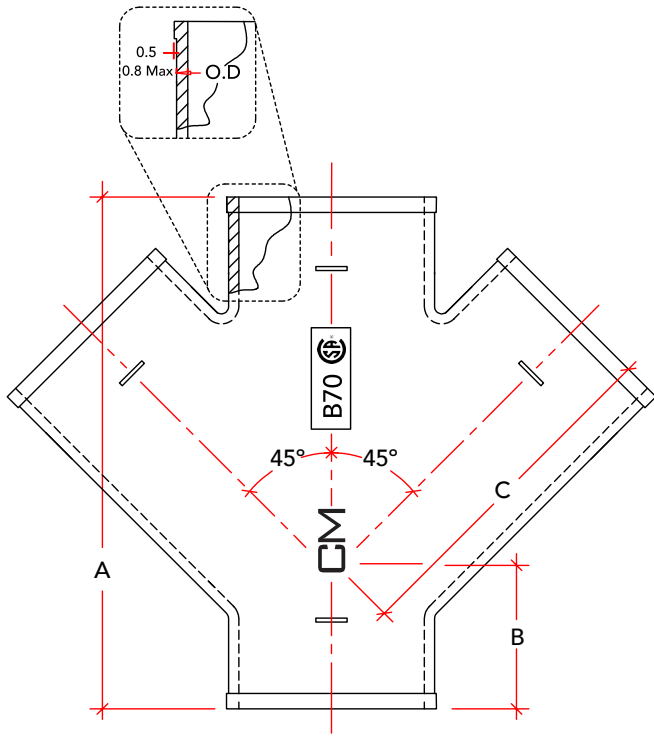

Y DOUBLE J.M
M.J DOUBLE Y

Unité/ Unit	Taille/ Size	A	B	C	Codes CM-CANADA/ CM-CANADA codes	Codes universels/ universal codes
in mm	2x2 50x50	6-5/8 168	2 51	4-5/8 117	MJY2D	42220
in mm	3x2 75x50	6-5/8 168	1-1/2 38	5-5/16 135	MJY3X2D	42320
in mm	3x3 75x75	8 203	2-1/4 57	5-3/4 146	MJY3D	42330
in mm	4x2 100x50	6-5/8 168	1 25	6 152	MJY4X2D	42420
in mm	4x3 100x75	8 203	1-11/16 43	6-1/2 165	MJY4X3D	42430
in mm	4x4 100x100	9-1/2 241	2-7/16 62	7-1/16 179	MJY4D	42440