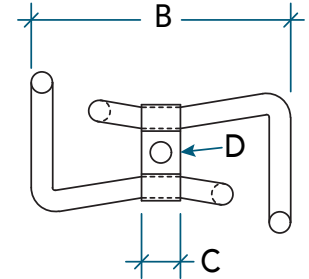

SUPPORT PATTE DE SINGE ISOLANT INSULATING MONKEY HANGER

UNITÉ /UNIT	TAILLE /SIZE	A	B	C	D	CODES
in mm	2 50	4-7/8 123	4-1/2 114	1 25	13/32 10	MJPDHAN2
in mm	3 75	6 152	4-3/4 121	13/32 10	13/32 10	MJPDHAN3
in mm	4 100	6-1/2 165	5 12	13/32 10	13/32 10	MJPDHAN4
in mm	6 150	11 279	6-3/4 171	1-1/2 38	9/16 14	MJPDHAN6