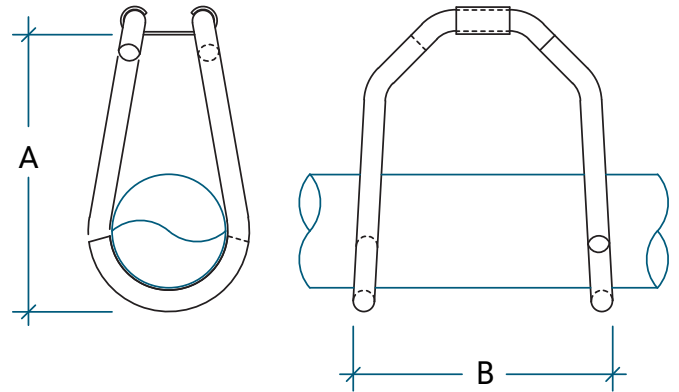

SUPPORT PATTE DE SINGE ISOLANT INSULATING MONKEY HANGER

UNITÉ /UNIT	TAILLE /SIZE	A	B	C	D	CODES
in mm	2 50	4-7/8 123	4-1/2 114	1 25	13/32 10	MJPDHAN2
in mm	3 75	6 152	4-3/4 121	13/32 10	13/32 10	MJPDHAN3
in mm	4 100	6-1/2 165	5 12	13/32 10	13/32 10	MJPDHAN4
in mm	6 150	11 279	6-3/4 171	1-1/2 38	9/16 14	MJPDHAN6